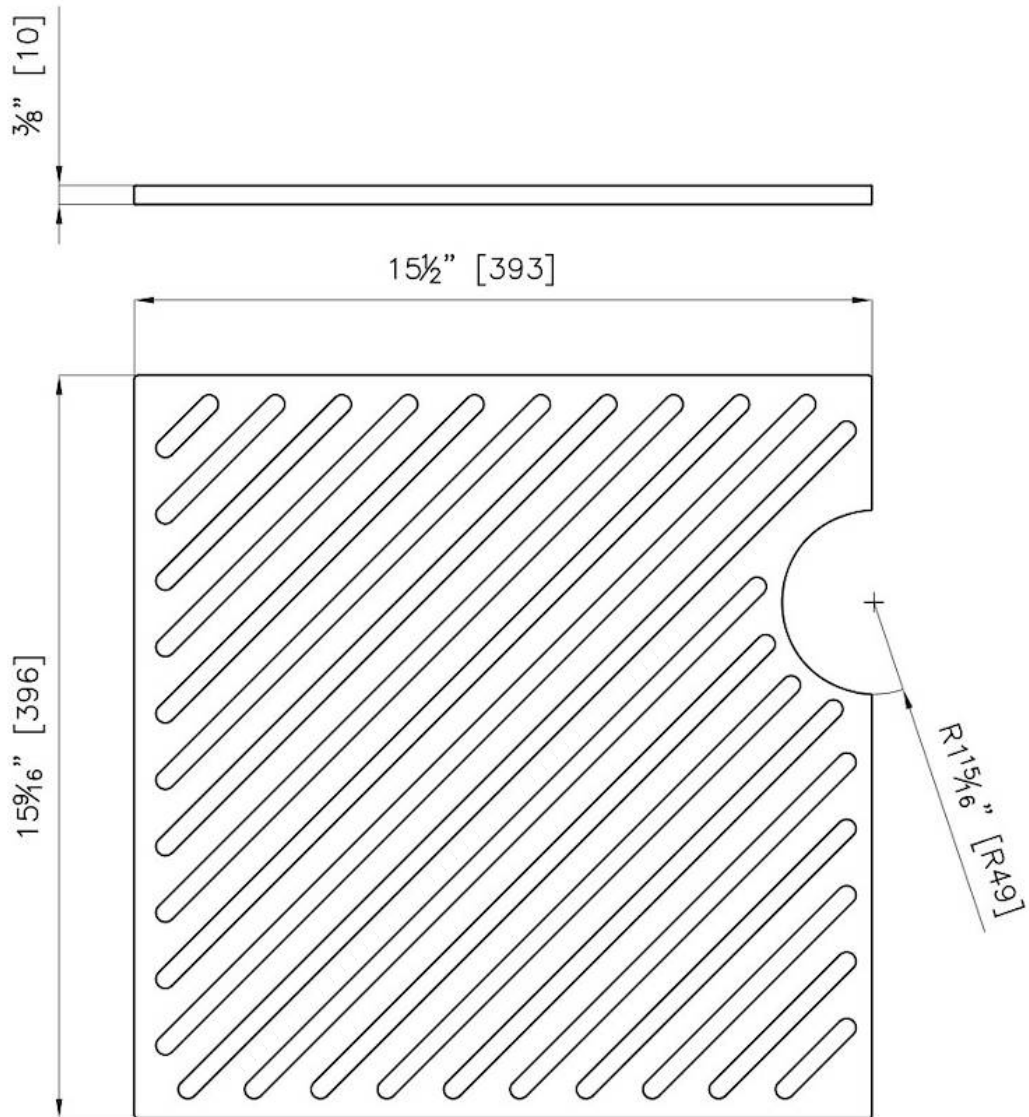

Leonardo Black grid

Accessories

Code: 8100 612

DETAILS

Material Foster Black Composit

Sink accessories Grid

Dimensions 39,3x39,6 cm
15 1/2"x15 9/16"

Notes: Two grids 8100 612 are necessary to fully cover the bottom of the sink, as shown in the drawing. The SKU 8100 612 corresponds to only one grid. Suitable only for 1014 Leonardo sinks (all versions)

TECHNICAL DATA

Two grids 8100 612 are necessary to fully cover the bottom of the sink.
The SKU 8100 612 corresponds to only one grid.

RECOMMENDED PAIRINGS

Sink Leonardo 33" x 20" – U/M
1014 660

**Sink Leonardo 33" x 20" – U/M - AISI
316**
1014 310

**Sink Leonardo Copper 33" x 20" –
U/M**
1014 668

Sink Leonardo Gold 33" x 20" – U/M
1014 669

**Sink Leonardo Gun Metal 1B 33" –
UM**
1014 666