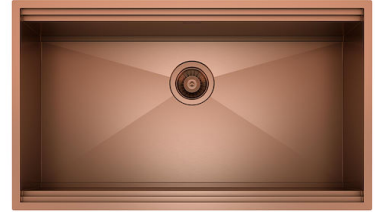

Leonardo Black grid

Accessories

Code: 8100 612

DETAILS

Material Foster Black Composit

Sink accessories Grid

Dimensions 39,3x39,6 cm
15 1/2"x15 9/16"

Notes: Two grids 8100 612 are necessary to fully cover the bottom of the sink, as shown in the drawing. The SKU 8100 612 corresponds to only one grid. Suitable only for 1014 Leonardo sinks (all versions)

TECHNICAL DATA

Two grids 8100 612 are necessary to fully cover the bottom of the sink.
The SKU 8100 612 corresponds to only one grid.

RECOMMENDED PAIRINGS

Sink Leonardo 33" x 20" – U/M
1014 660

**Sink Leonardo 33" x 20" – U/M - AISI
316**
1014 310

**Sink Leonardo Copper 33" x 20" –
U/M**
1014 668

Sink Leonardo Gold 33" x 20" – U/M
1014 669

**Sink Leonardo Gun Metal 1B 33" –
UM**
1014 666